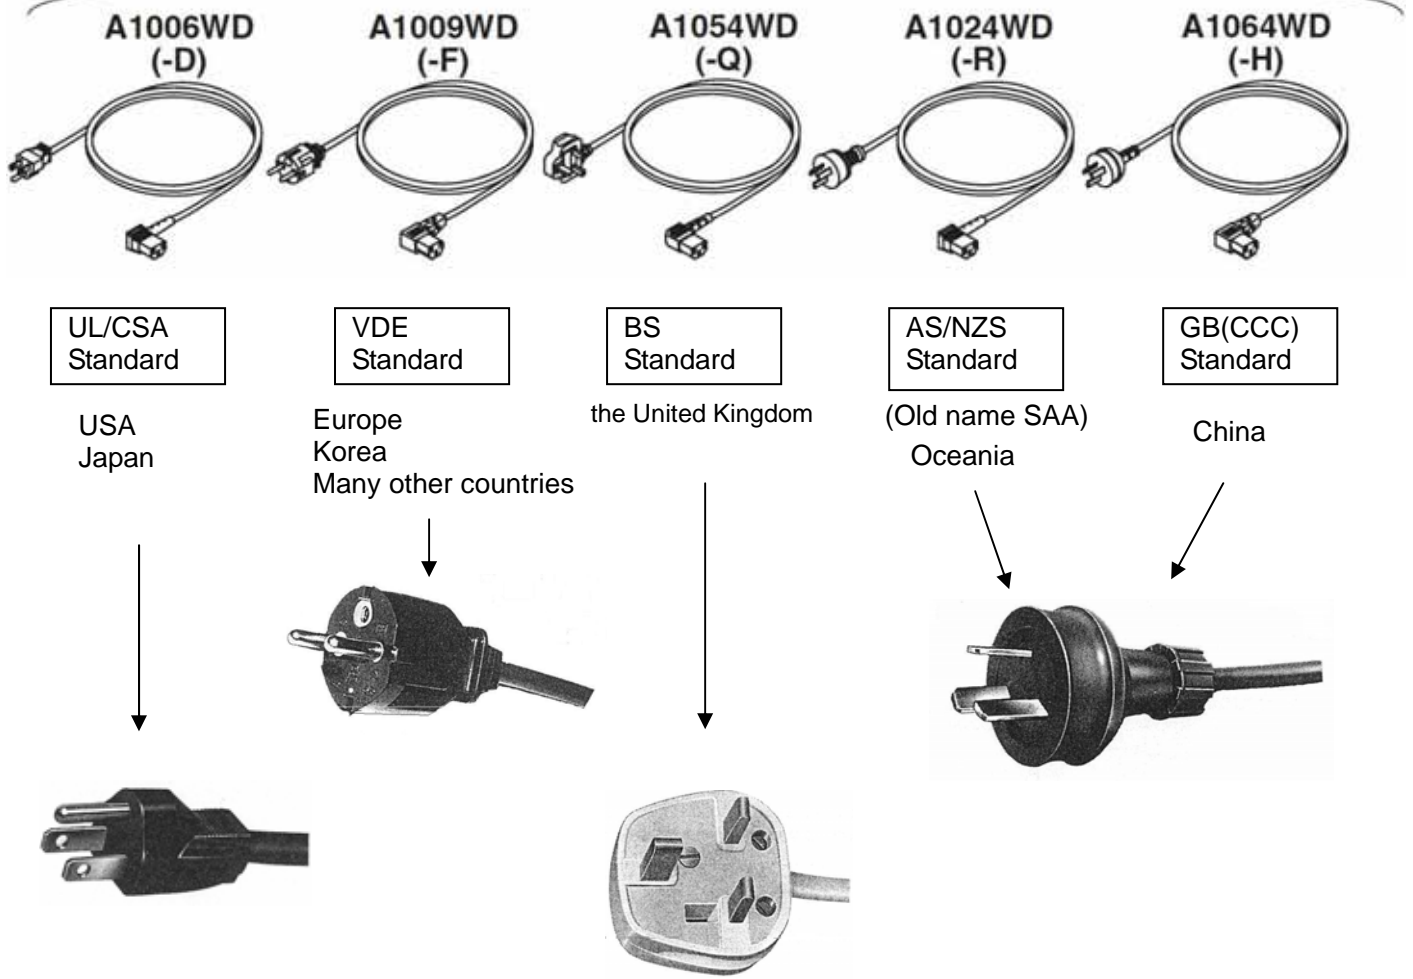

# Power Cord

Power cord (One of the following power cords is included according to the suffix code)

AS=Australian Standards  
NZS=New Zealand Standards  
SAA=Standars Association of Australia