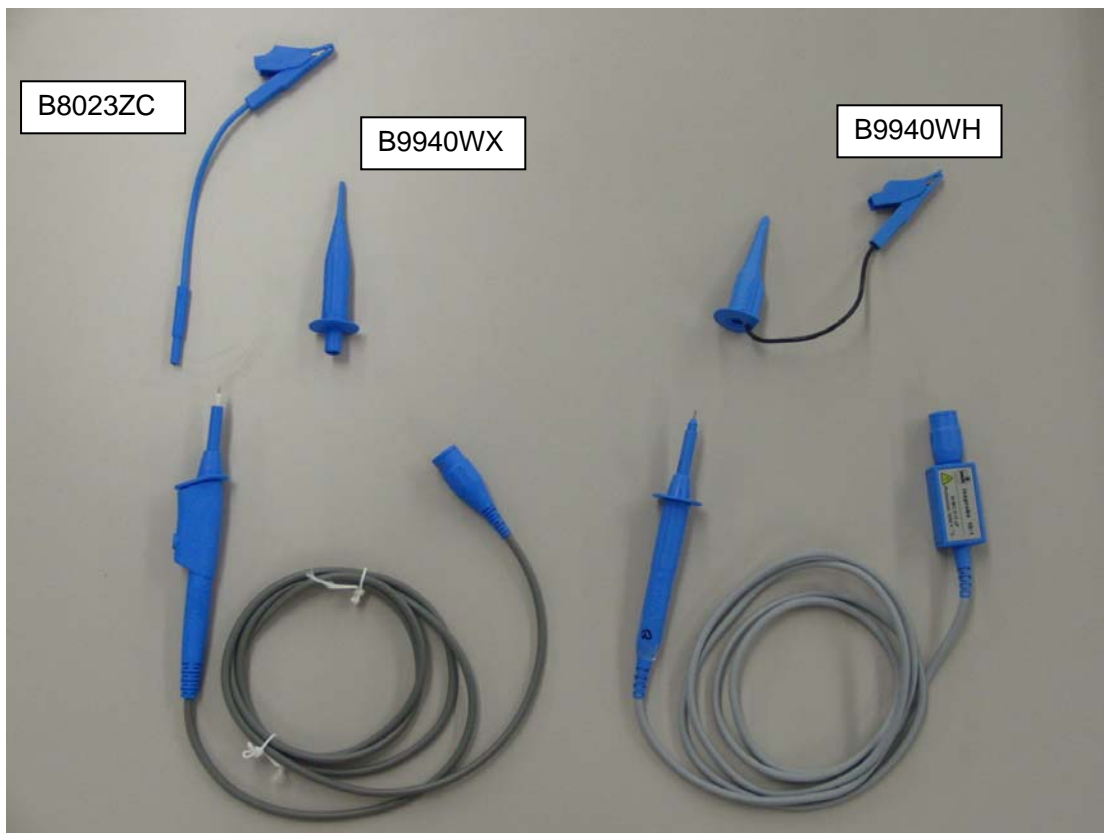

The left side is New 700929. The right side is Old 700929.

Please refer to this portion, in order to distinguish an old type and a new type.

The new 700929 has two parts, Safety pulg-on clip(B9940WX) and Safety clip lead(B8023ZC). The old 700929 has only one part, Pincher Tip(B9940WH) which has a ground lead .