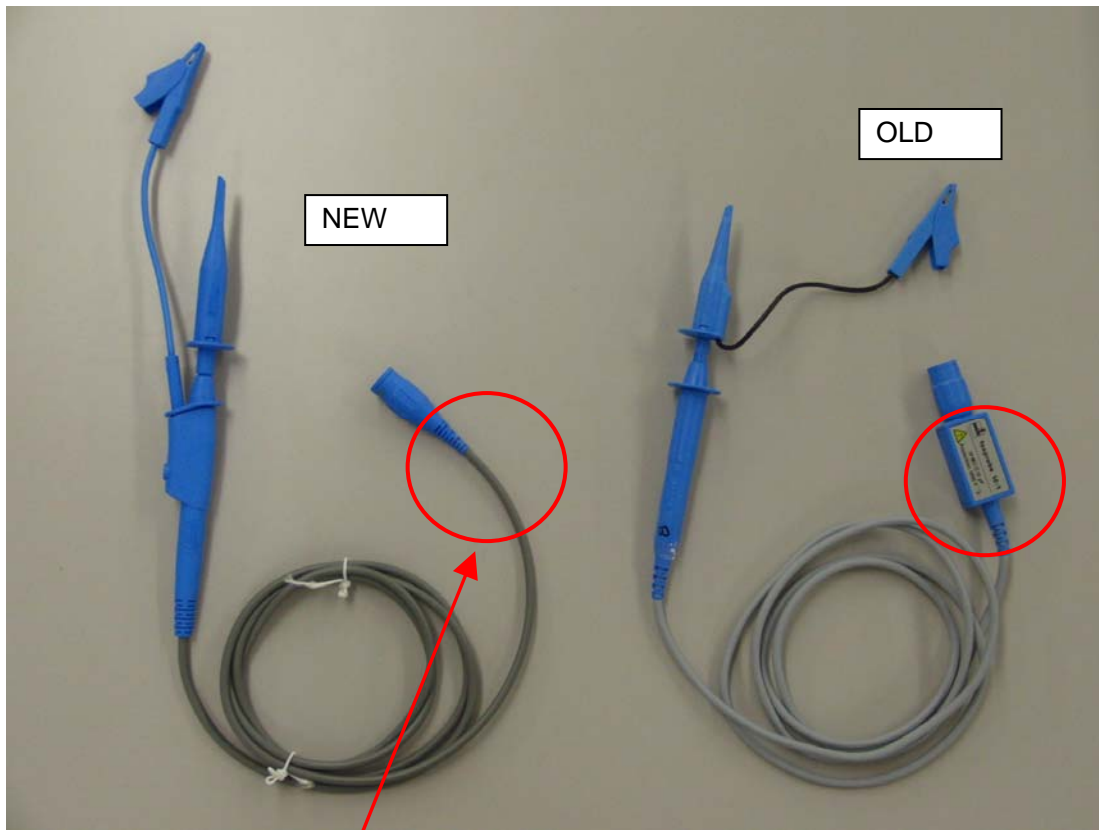

The left side is New 700929. The right side is Old 700929.

Please refer to this portion, in order to distinguish an old type and a new type.

The new 700929 has two parts, Safety pulg-on clip(B9940WX) and Safety clip lead(B8023ZC). The old 700929 has only one part, Pincher Tip(B9940WH) which has a ground lead .