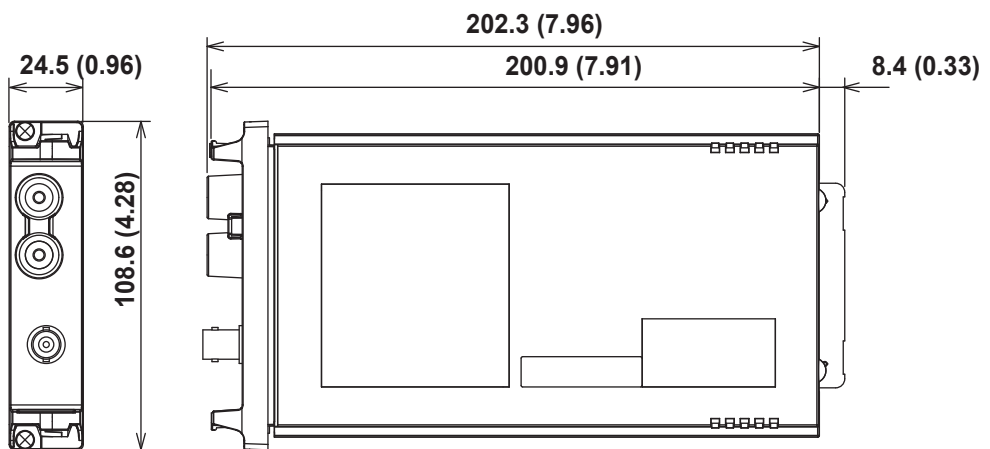

Drawings

720301

Power Measurement 1MS/s 16bit Isolation Module

Unit: mm
(approx. inch)

Weight : Approx. 280 g

If not specified, the tolerance is $\pm 3\%$. However, in cases of less than 10 mm, the tolerance is ± 0.3 mm.